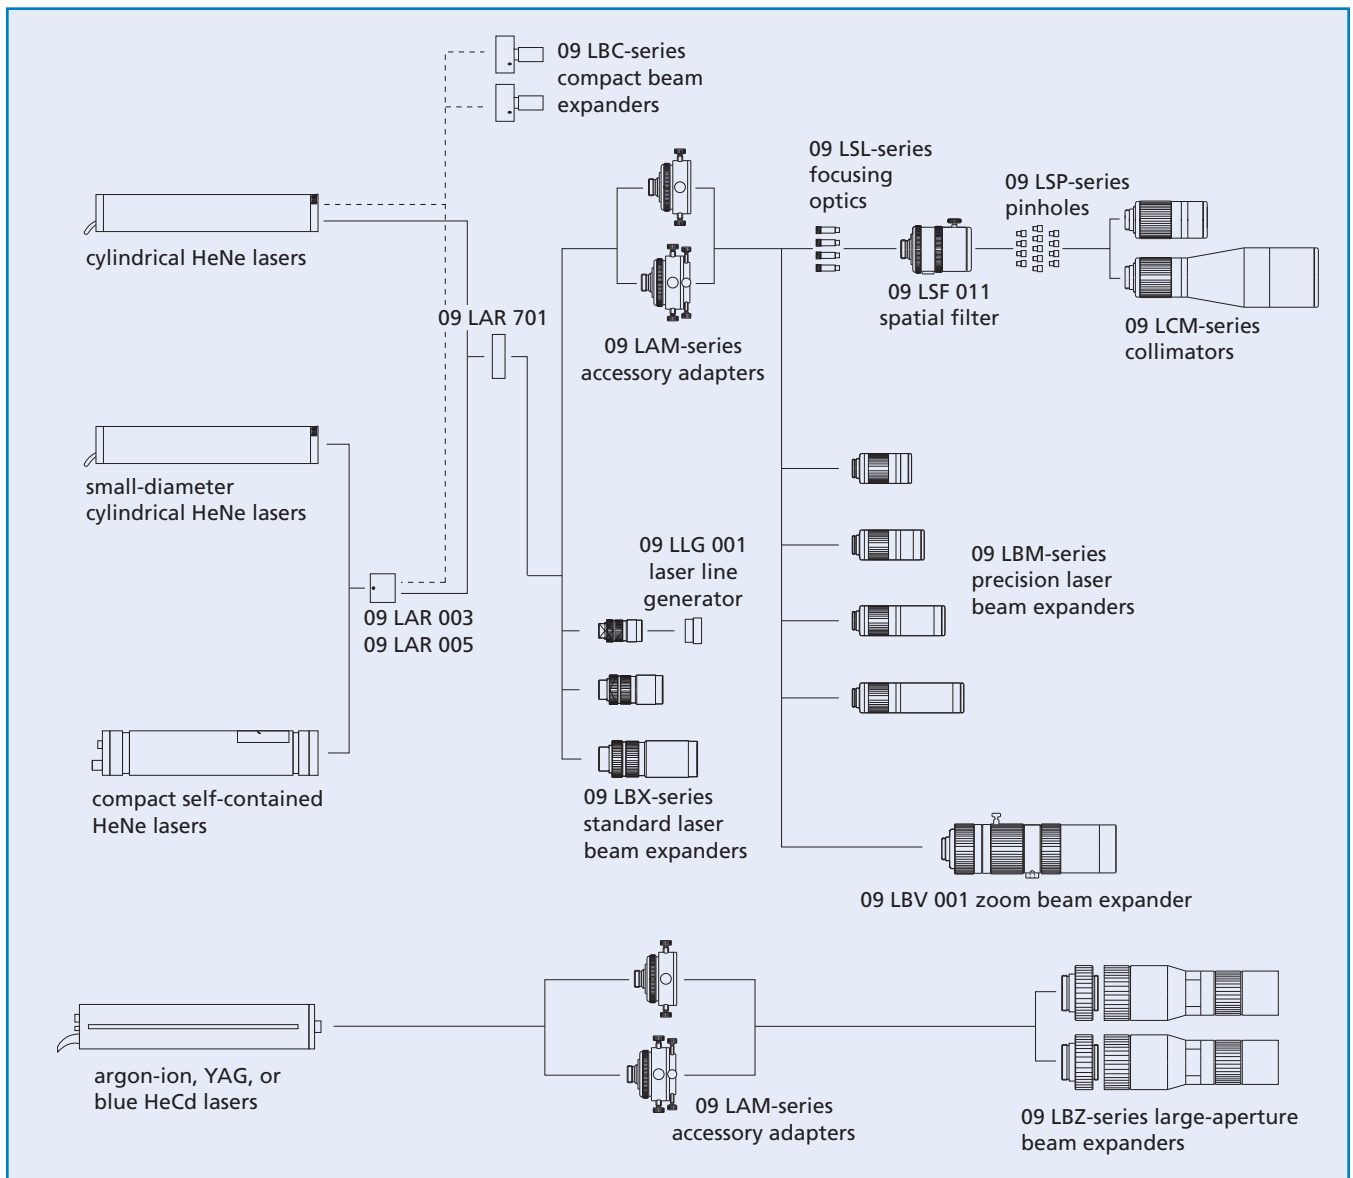

# Laser Accessories Overview

CVI Melles Griot offers a wide range of laser accessories. From cylindrical laser holders, adaptors, and alignment components to optic and fiber-optic assemblies, this family of laser accessories is designed to ensure that you get the most from your laser.

The chart below shows how some of these products can be used. Please contact a CVI Melles Griot applications engineer for assistance with your special requirements.

Laser accessories